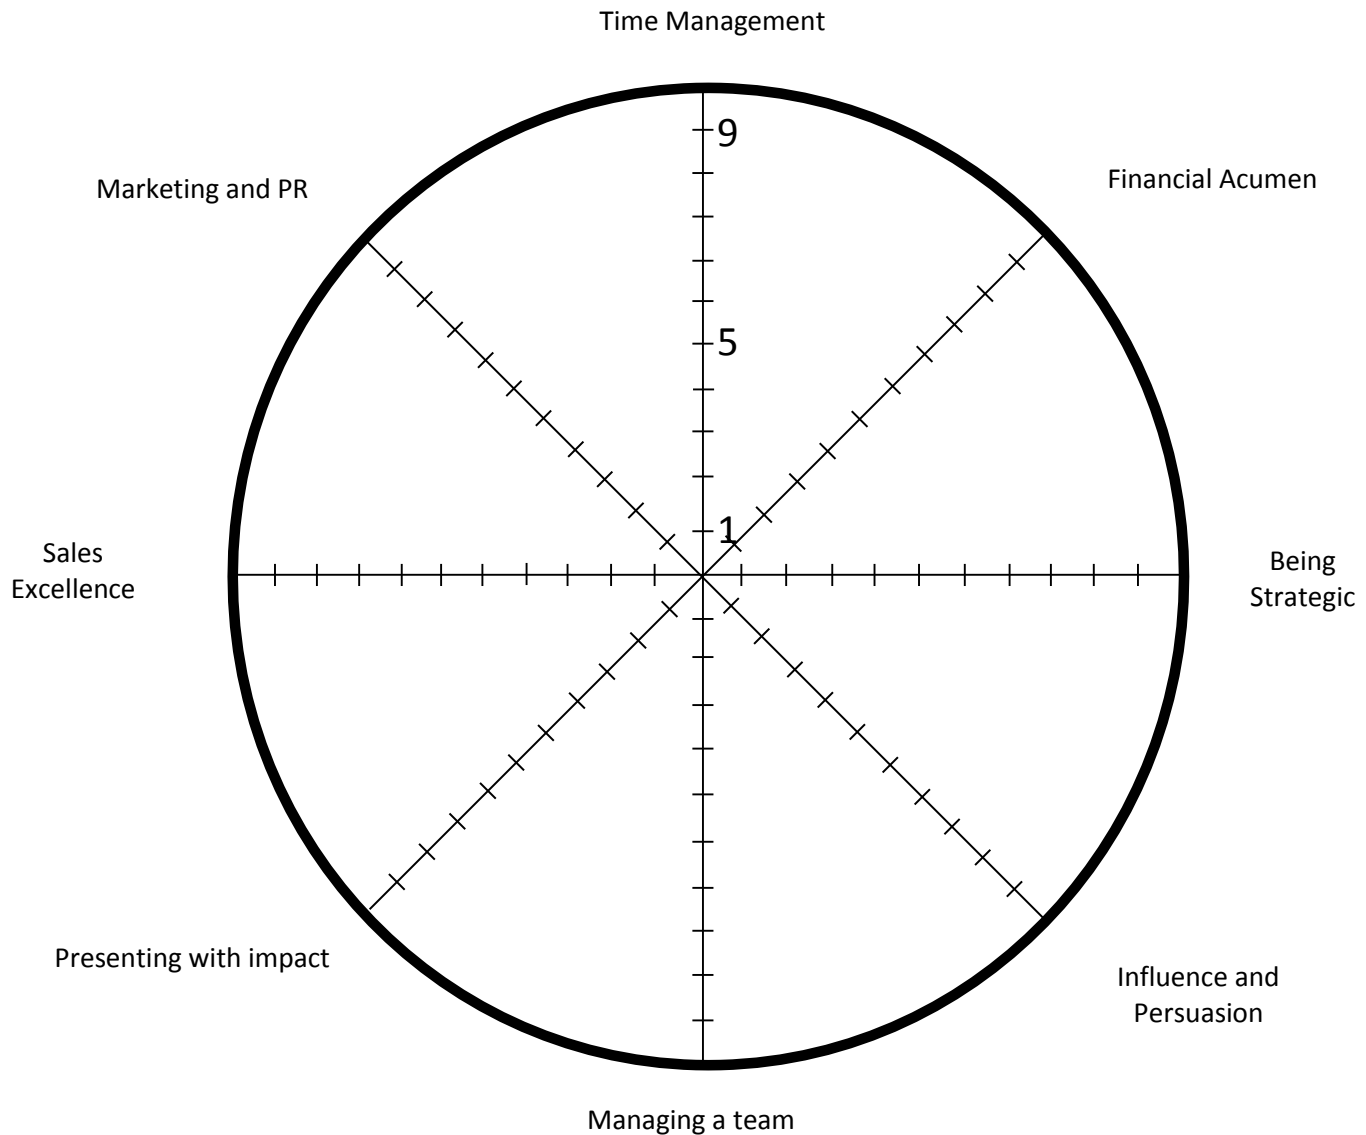

The wheel of performance – Sales Leadership

Coaching Packages

Telephone Coaching - £1,050+VAT

Includes:-
 Pre-coaching questionnaire
 Pre-coaching introduction phone call
 6 x 1 hour telephone/Skype coaching sessions
 De-brief phone call